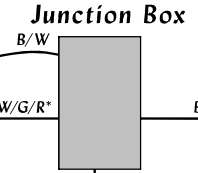

WIRING DIAGRAM FOR MODEL J AUTOMATIC SANDBLASTER

120 Volt/Single Phase

REVISED VERSION-1/14/05

B/W/G/R* B/W/G/R* B/W/G/R* B/W/G/R*

MAC VALVES	
Vert. Value	Left(Top Limit Switch) Y
	Right(Bottom Limit Switch) R
	W G
Horiz. Value	Left(Left Limit Switch) Br
	Right(Right Limit Switch) B