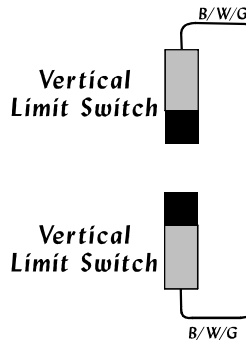

WIRING DIAGRAM FOR MODEL J AUTOMATIC SANDBLASTER

120 Volt/Single Phase

REVISED VERSION-I/14/05

Junction Box
with Floodlight

Junction Box
with Floodlight

Junction Box
B/W

Junction Box
B/W

B/W/G/R*   B/W/G/R*   B/W/G/R*   B/W/G/R

MAC VALVES

Vert. Value	Left(Top Limit Switch) Y	Y		
	Right(Bottom Limit Switch) R		R	
Horiz. Value	Left(Left Limit Switch) Br	Br		
	Right(Right Limit Switch) B		B	
				W
			G	

Wiring Code
B- Black
W- White
G- Green
R- Red
Y- Yellow
Bl- Blue
Br- Brown

Optional
Counter