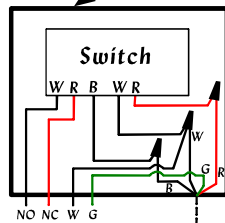

WIRING DIAGRAM FOR MODEL J AUTOMATIC SANDBLASTER

120 Volt/Single Phase

REVISED VERSION-I/14/05

Junction Box
with Floodlight

Junction Box
with Floodlight

Junction Box
B/W

Junction Box
B/W

B/W/G/R*   B/W/G/R*   B/W/G/R*   B/W/G/R

MAC VALVES

Vert. Value	Left(Top Limit Switch) Y	Y		
	Right(Bottom Limit Switch) R		R	
Horiz. Value	Left(Left Limit Switch) Br	Br		
	Right(Right Limit Switch) B		B	
				W
			G	

Wiring Code
B- Black
W- White
G- Green
R- Red
Y- Yellow
Bl- Blue
Br- Brown

Optional
Counter