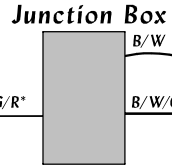

WIRING DIAGRAM FOR MODEL J AUTOMATIC SANDBLASTER

120 Volt/Single Phase

REVISED VERSION-1/14/05

B/W/G/R* B/W/G/R* B/W/G/R* B/W/G/R*

MAC VALVES	
Vert. Value	Left(Top Limit Switch) Y
	Right(Bottom Limit Switch) R
	W G
Horiz. Value	Left(Left Limit Switch) Br
	Right(Right Limit Switch) B

Wiring Code
 B- Black
 W- White
 G- Green
 R- Red
 Y- Yellow
 Bl- Blue
 Br- Brown