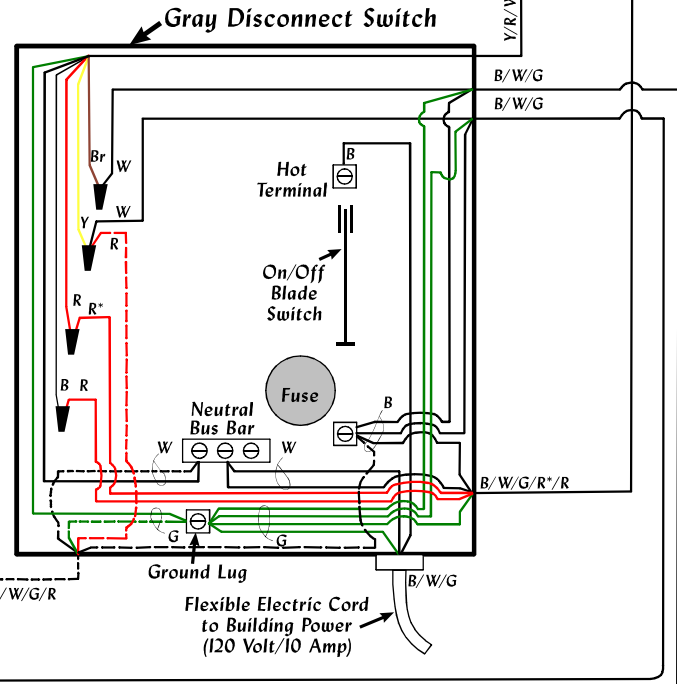

WIRING DIAGRAM FOR MODEL J AUTOMATIC SANDBLASTER

120 Volt/Single Phase

REVISED VERSION-I/14/05

Junction Box
with Floodlight

Junction Box
with Floodlight

Junction Box
B/W

Junction Box
B/W

B/W/G/R* B/W/G/R* B/W/G/R* B/W/G/R

MAC VALVES

Vert. Value	Left(Top Limit Switch) Y	Y	
	Right(Bottom Limit Switch) R		R
Horiz. Value	Left(Left Limit Switch) Br	Br	
	Right(Right Limit Switch) B		B
			G

Wiring Code
 B- Black
 W- White
 G- Green
 R- Red
 Y- Yellow
 Bl- Blue
 Br- Brown

Optional
Counter

Moving Floodlight